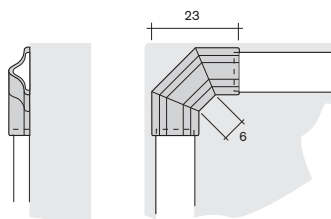

05.2200

Ecke
corner element
PS

für Zierprofil 13.0800
for ornamental profile
13.0800