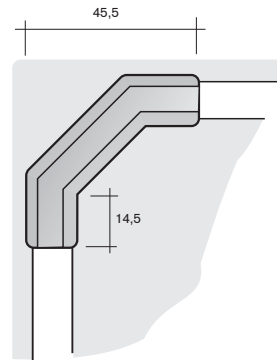

05.0089

Ecke
corner element

PS

für Zierprofil 13.1900
for ornamental profile
13.1900