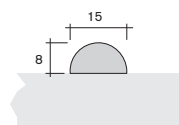

Zierprofile ohne Harpune ornamental profiles without tongue

Art.-Nr.
art.-no.   Material
material

14.2800   **Zierprofil 15 x 1,5**
ornamental profile 15 x 1.5
PS

13.9020   **Zierprofil 15 x 4,5**
ornamental profile 15 x 4.5
PS

Zierprofil
ornamental profile
PS

13.8280

	Breite B (mm) width B (mm)	Höhe H (mm) height H (mm)
13.9700	14,0	3,00
14.1200	15,0	2,40
20.7290	16,0	1,10
14.9000	18,0	2,00
14.8470	20,0	1,50
13.8260	22,0	1,50
13.8280	22,0	2,50
13.8300	22,0	6,50
14.2280	30,0	1,25
14.9820	38,0	1,25
20.8800	72,0	1,30

14.5800   **Zierprofil 15 x 8**
ornamental profile 15 x 8
PS