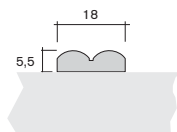

14.2400

Zierprofil 100 x 2
ornamental profile 100 x 2
PS

60.6180

Applikation 95 x 95 x 9
application 95 x 95 x 9
PS

14.2400

Zierprofile Rillenprofile

ornamental profiles groove profiles

Art.-Nr.
art.-no. Material
material

14.5840 **Zierprofil 18 x 5,5**
ornamental profile 18 x 5.5
PS

Zierprofil
ornamental profile
PS

13.5880

	Breite B (mm) width B (mm)	Höhe H (mm) height H (mm)	Wellenzahl n waves n
14.8740	14,0	3,0	2
14.8760	21,0	3,0	3
13.7320	40,0	3,0	6
13.7680	49,0	3,0	7
14.0340	54,0	6,0	9
13.5880	56,0	3,2	8
14.0260	84,0	3,0	12
14.5130	125,0	4,0	15