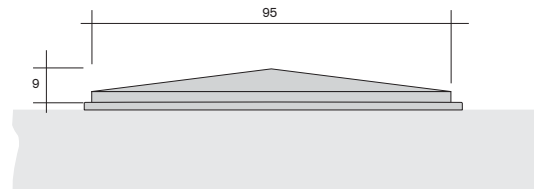

60.6180

Applikation 95 x 95 x 9
application 95 x 95 x 9
PS