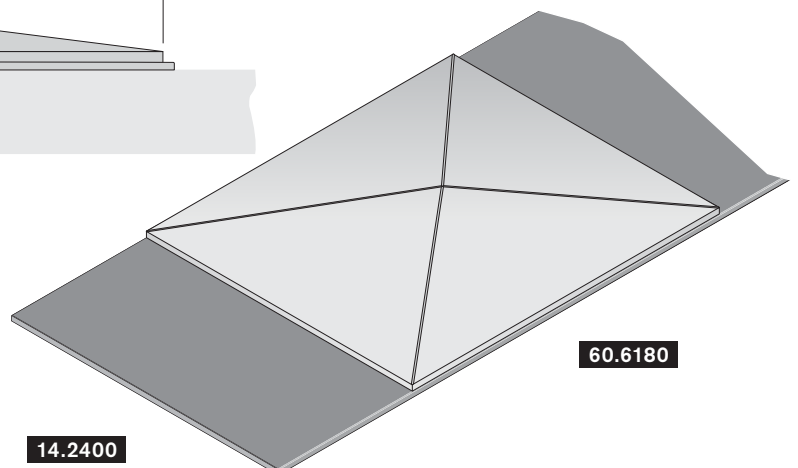

60.6180

Applikation 95 x 95 x 9
application 95 x 95 x 9
PS