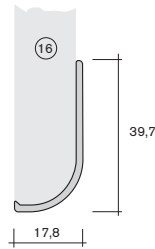

Zierprofile Rillenprofile

ornamental profiles groove profiles

Art.-Nr. Material
art.-no. material

14.1440

Klappenzierprofil 39,7 x 17,8
ornamental profile for
hinged covers 39.7 x 17.8
PS