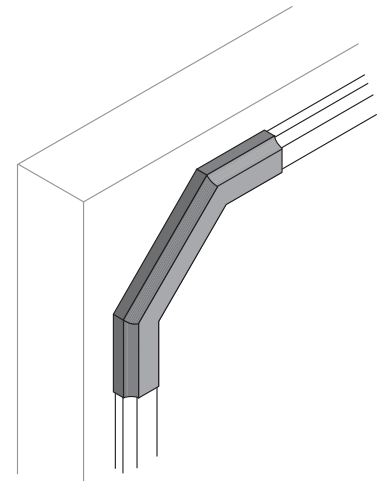

Zierprofile ohne Harpune

ornamental profiles without tongue

Art.-Nr.
art.-no.   Material
material

13.1900

Zierprofil 10,5 x 5,2
ornamental profile 10.5 x 5.2

PS

05.0089

Ecke
corner element

PS

für Zierprofil 13.1900
for ornamental profile
13.1900