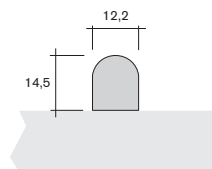

13.7040

Sprossenprofil 12,2 x 14,5
rungr profile 12.2 x 14.5

PS